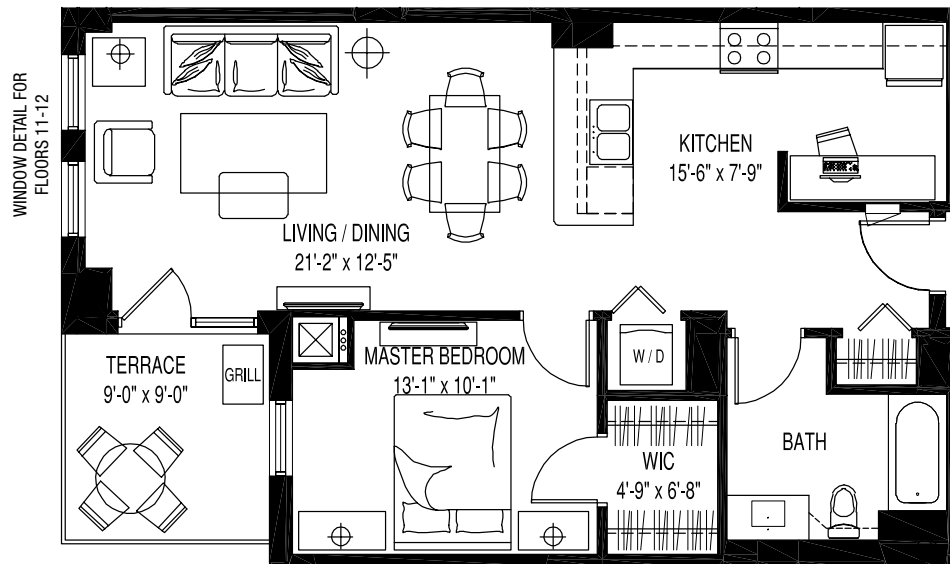

Plan

05

809 sq. ft.

Units

405
505
605
705
805
905
1005
1105
1205

Unit Details

- 1 bedroom
- 1 bath
- 809 sq. ft.
- Large terrace
- Extensive L-shaped kitchen
- Extra cabinets & counter space
- Large computer niche
- Walk-in closet
- Optional banjo counter upgrade in bath