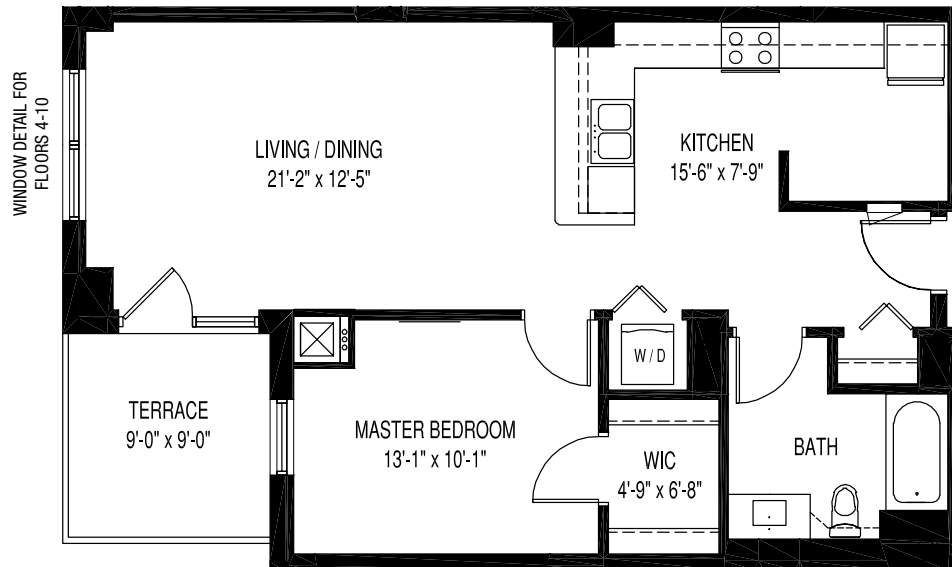

Plan

05

809 sq. ft.

Units

405
505
605
705
805
905
1005
1105
1205

Unit Details

- 1 bedroom
- 1 bath
- 809 sq. ft.
- Large terrace
- Extensive L-shaped kitchen
- Extra cabinets & counter space
- Large computer niche
- Walk-in closet
- Optional banjo counter upgrade in bath